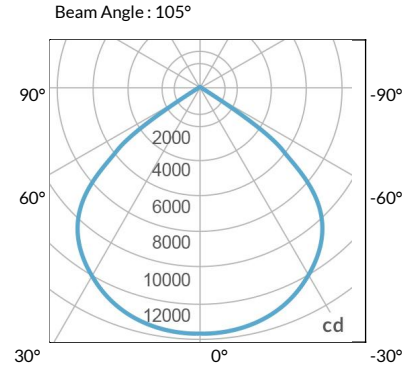

W2KBD-PVT

Power Supply
-100240
-100277

Power Supply
-100277IP

*All W2K models come standard with 20' DC cables and 18' AC cables.

PHOTOMETRIC DATA

AMZ

Distance		3' (~1.0 m)	5' (~1.5 m)	10' (~3.0 m)
@4000K	fc	1620	561	168
	lux	17436	6033	1808
@6500K	fc	1647	570	171
	lux	17725	6133	1838
Beam Diameter		Ø 4.7' (1.4m)	Ø 7.9' (2.4m)	Ø 15.8' (4.8m)

TLB

Distance		3' (~1.0 m)	5' (~1.5 m)	10' (~3.0 m)
@8000K	fc	946	344	97
	lux	10180	3701	1044
@14000K	fc	1398	510	134
	lux	15045	5483	1436
Beam Diameter		Ø 4.5' (1.4m)	Ø 7.6' (2.3m)	Ø 15.2' (4.6m)