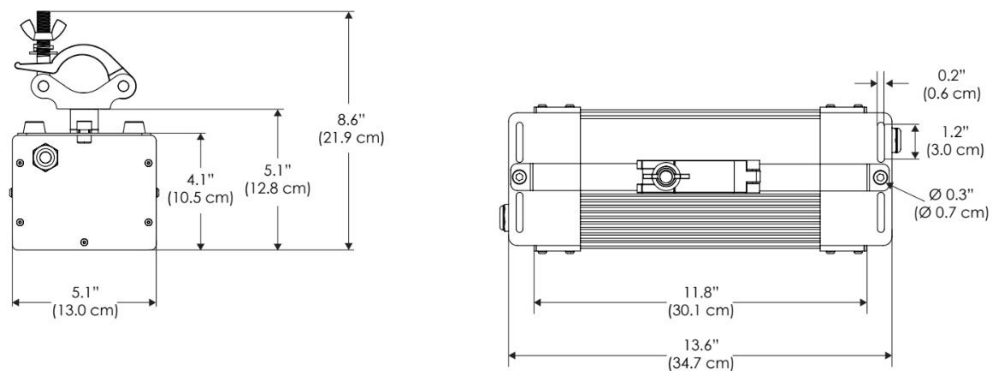

SPECIFICATIONS

Beam Angle	105°
Spectrum Type	AMZ : Plant Flourish & Growth
	TLB : Coral Health & Growth
Control	Intensity (0% - 100%), CCT
LED Source	DiCon Dense Matrix LED
AC Power Draw	AMZ : 720W
	TLB : 800W
AC Input Voltage	100 - 277V AC, 60Hz
Cooling	Fan Cooled
Operating Temperature	32 - 104°F (0 - 40°C)
Fixture Weight	9.2lb (4.1kg)
Power Supply Weight	100 - 240V : 7.5lb (3.4kg)
	100 - 277V : 7.5lb (3.4kg)
	100 - 277V IP67 : 14.1lb (6.4kg)

W2KBD-PVT

Power Supply
-100240
-100277

Power Supply
-100277IP

*All W2K models come standard with 20' DC cables and 18' AC cables.

PHOTOMETRIC DATA

AMZ

Distance		3' (~1.0 m)	5' (~1.5 m)	10' (~3.0 m)
@4000K	fc	1620	561	168
	lux	17436	6033	1808
@6500K	fc	1647	570	171
	lux	17725	6133	1838
Beam Diameter		Ø 4.7' (1.4m)	Ø 7.9' (2.4m)	Ø 15.8' (4.8m)

TLB

Distance		3' (~1.0 m)	5' (~1.5 m)	10' (~3.0 m)
@8000K	fc	946	344	97
	lux	10180	3701	1044
@14000K	fc	1398	510	134
	lux	15045	5483	1436
Beam Diameter		Ø 4.5' (1.4m)	Ø 7.6' (2.3m)	Ø 15.2' (4.6m)