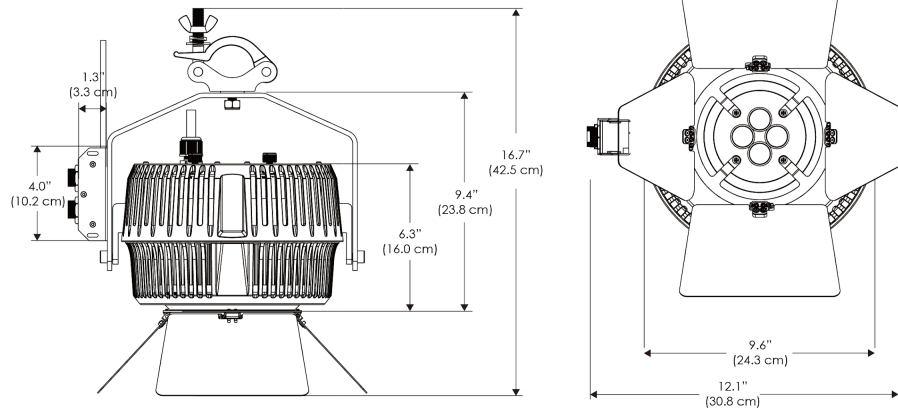

Mount

CLP Clamp + Yoke
PVT Pivot Mount

Control

PSX DMX

AC Input Voltage

100240 100-240 AC
100277 100-277 AC
100277IP 100-277 IP67 PSU

Plug

US Type B
EU Type C
UK Type G
AU Type I

SPECIFICATIONS

Beam Angle	105°
Spectrum Type	AMZ : Plant Flourish & Growth
	TLB : Coral Health & Growth
Control	Intensity (0% - 100%), CCT
LED Source	DiCon Dense Matrix LED
AC Power Draw	AMZ : 720W
	TLB : 800W
AC Input Voltage	100 - 277V AC, 60Hz
Cooling	Fan Cooled
Operating Temperature	32 - 104°F (0 - 40°C)
Fixture Weight	9.2lb (4.1kg)
Power Supply Weight	100 - 240V : 7.5lb (3.4kg)
	100 - 277V : 7.5lb (3.4kg)
	100 - 277V IP67 : 14.1lb (6.4kg)

W2KBD-PVT

Power Supply
-100240
-100277

Power Supply
-100277IP

*All W2K models come standard with 20' DC cables and 18' AC cables.

PHOTOMETRIC DATA

AMZ

Distance		3' (~1.0 m)	5' (~1.5 m)	10' (~3.0 m)
@4000K	fc	1620	561	168
	lux	17436	6033	1808
@6500K	fc	1647	570	171
	lux	17725	6133	1838
Beam Diameter		Ø 4.7' (1.4m)	Ø 7.9' (2.4m)	Ø 15.8' (4.8m)

TLB

Distance		3' (~1.0 m)	5' (~1.5 m)	10' (~3.0 m)
@8000K	fc	946	344	97
	lux	10180	3701	1044
@14000K	fc	1398	510	134
	lux	15045	5483	1436
Beam Diameter		Ø 4.5' (1.4m)	Ø 7.6' (2.3m)	Ø 15.2' (4.6m)