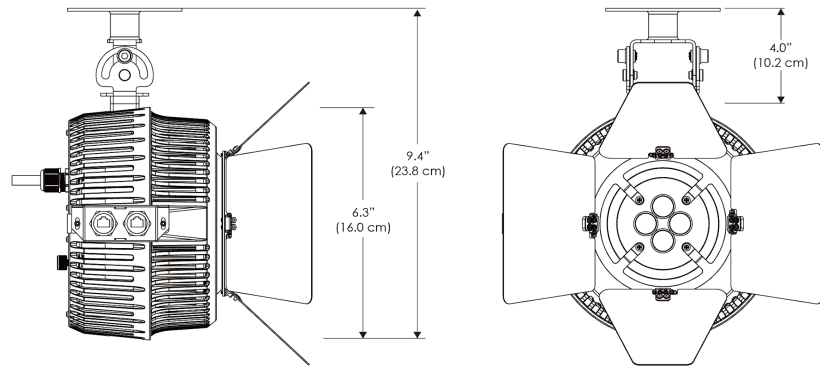

SPECIFICATIONS

Beam Angle	105°
Spectrum Type	AMZ : Plant Flourish & Growth
	TLB : Coral Health & Growth
Control	Intensity (0% - 100%), CCT
LED Source	DiCon Dense Matrix LED
AC Power Draw	AMZ : 720W
	TLB : 800W
AC Input Voltage	100 - 277V AC, 60Hz
Cooling	Fan Cooled
Operating Temperature	32 - 104°F (0 - 40°C)
Fixture Weight	9.2lb (4.1kg)
Power Supply Weight	100 - 240V : 7.5lb (3.4kg)
	100 - 277V : 7.5lb (3.4kg)
	100 - 277V IP67 : 14.1lb (6.4kg)

W2KBD-PVT

Power Supply
-100240
-100277

Power Supply
-100277IP

*All W2K models come standard with 20' DC cables and 18' AC cables.

PHOTOMETRIC DATA

AMZ

Distance		3' (~1.0 m)	5' (~1.5 m)	10' (~3.0 m)
@4000K	fc	1620	561	168
	lux	17436	6033	1808
@6500K	fc	1647	570	171
	lux	17725	6133	1838
Beam Diameter		Ø 4.7' (1.4m)	Ø 7.9' (2.4m)	Ø 15.8' (4.8m)

TLB

Distance		3' (~1.0 m)	5' (~1.5 m)	10' (~3.0 m)
@8000K	fc	946	344	97
	lux	10180	3701	1044
@14000K	fc	1398	510	134
	lux	15045	5483	1436
Beam Diameter		Ø 4.5' (1.4m)	Ø 7.6' (2.3m)	Ø 15.2' (4.6m)