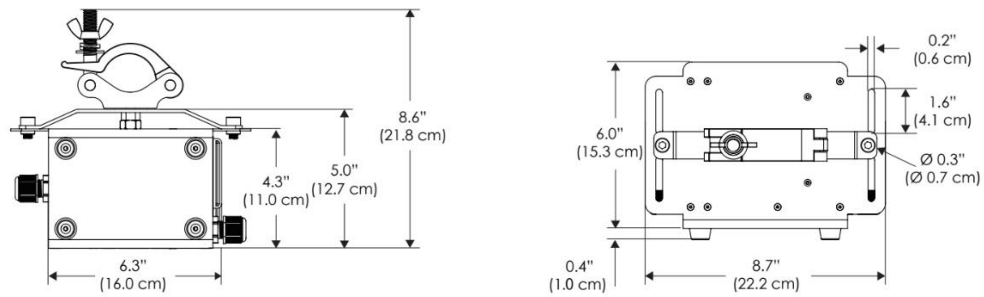

SPECIFICATIONS

Beam Angle	105°
Spectrum Type	AMZ : Plant Flourish & Growth
	TLB : Coral Health & Growth
Control	Intensity (0% - 100%), CCT
LED Source	DiCon Dense Matrix LED
AC Power Draw	AMZ : 720W
	TLB : 800W
AC Input Voltage	100 - 277V AC, 60Hz
Cooling	Fan Cooled
Operating Temperature	32 - 104°F (0 - 40°C)
Fixture Weight	9.2lb (4.1kg)
Power Supply Weight	100 - 240V : 7.5lb (3.4kg)
	100 - 277V : 7.5lb (3.4kg)
	100 - 277V IP67 : 14.1lb (6.4kg)

W2KBD-PVT

Power Supply
-100240
-100277

Power Supply
-100277IP

*All W2K models come standard with 20' DC cables and 18' AC cables.

PHOTOMETRIC DATA

AMZ

Distance		3' (~1.0 m)	5' (~1.5 m)	10' (~3.0 m)
@4000K	fc	1620	561	168
	lux	17436	6033	1808
@6500K	fc	1647	570	171
	lux	17725	6133	1838
Beam Diameter		Ø 4.7' (1.4m)	Ø 7.9' (2.4m)	Ø 15.8' (4.8m)

TLB

Distance		3' (~1.0 m)	5' (~1.5 m)	10' (~3.0 m)
@8000K	fc	946	344	97
	lux	10180	3701	1044
@14000K	fc	1398	510	134
	lux	15045	5483	1436
Beam Diameter		Ø 4.5' (1.4m)	Ø 7.6' (2.3m)	Ø 15.2' (4.6m)