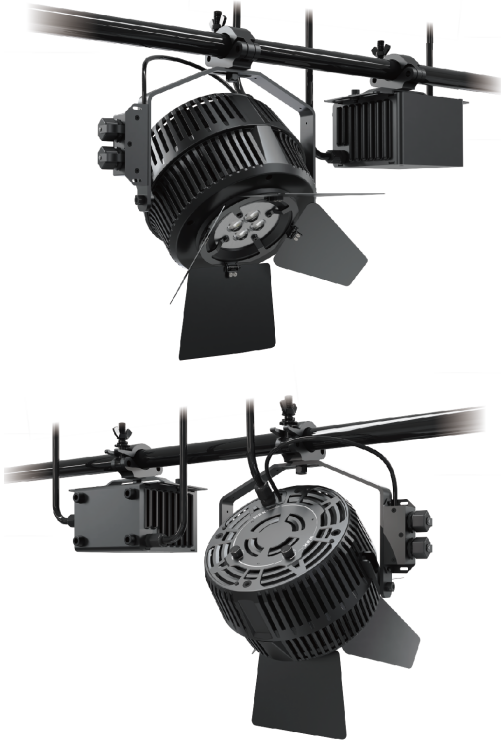

W2K Interior Landscape / Aquascape Light

800W LED / 105°

ORDERING GUIDE

KSW2KBD - - - - - -

Spectrum

AMZ Amazon Sun
(4000 - 6500K)
TLB Tuna Light Blue
(8000 - 14000K)

Finish

WH White
BK Black

Mount

CLP Clamp + Yoke
PVT Pivot Mount

Control

PSX DMX

AC Input Voltage

100240 100-240 AC
100277 100-277 AC
100277IP 100-277 IP67 PSU

Plug

US Type B
EU Type C
UK Type G
AU Type I

SPECIFICATIONS

Beam Angle	105°
Spectrum Type	AMZ : Plant Flourish & Growth
	TLB : Coral Health & Growth
Control	Intensity (0% - 100%), CCT
LED Source	DiCon Dense Matrix LED
AC Power Draw	AMZ : 720W
	TLB : 800W
AC Input Voltage	100 - 277V AC, 60Hz
Cooling	Fan Cooled
Operating Temperature	32 - 104°F (0 - 40°C)
Fixture Weight	9.2lb (4.1kg)
Power Supply Weight	100 - 240V : 7.5lb (3.4kg)
	100 - 277V : 7.5lb (3.4kg)
	100 - 277V IP67 : 14.1lb (6.4kg)

- Plant / Coral Focused Light Spectrum
- High-Intensity Point Source LED
- Low-Profile
- DMX Controllable
- Barn Doors to Control Light Spill
- Also Available with Other Optics

MECHANICAL FIGURES

W2KBD-CLP